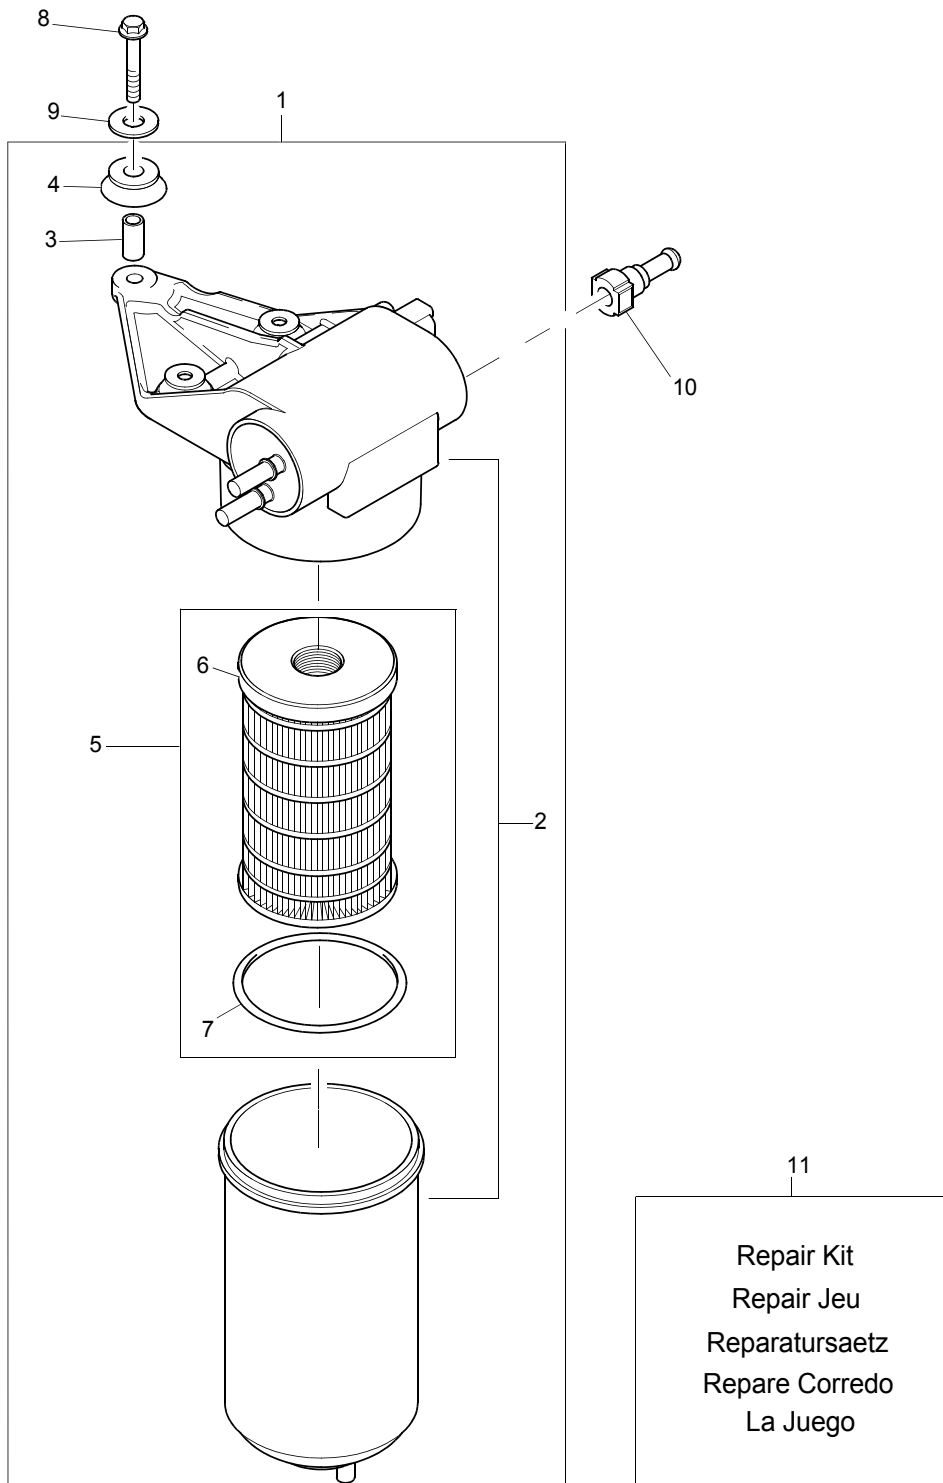

→ 08/08/2005

VBHR2369

Item	Part No.	References	Qty.	Description	Notes
1	4132A008		1	POMPA SOLLEVAMEN	
2	|	⇒ 4132A008	1	POMPA SOLLEVAMEN	
3	|	⇒ U5MK0696	3	DISTANZIALE	
4	|	⇒ U5MK0696	3	SUPPORTO MONTAGG	
5	|		1	KIT ELEMENTO	
6	|	⇒ 26560201	1	ELEM.COMBUSTIB.	
7	|		1	ANELLO OR	
8	2314F909		3	VITE	(A)
9	2131A507		3	RONDELLA	(A)
10	3763A046		1	CONNESSIONE	
11	U5MK0696		1	KIT MONTAGGIO	

Note di montaggio

(A) ICLUSO ANCHE NEL GRUPPO RIPARAZIONE U5MK0696