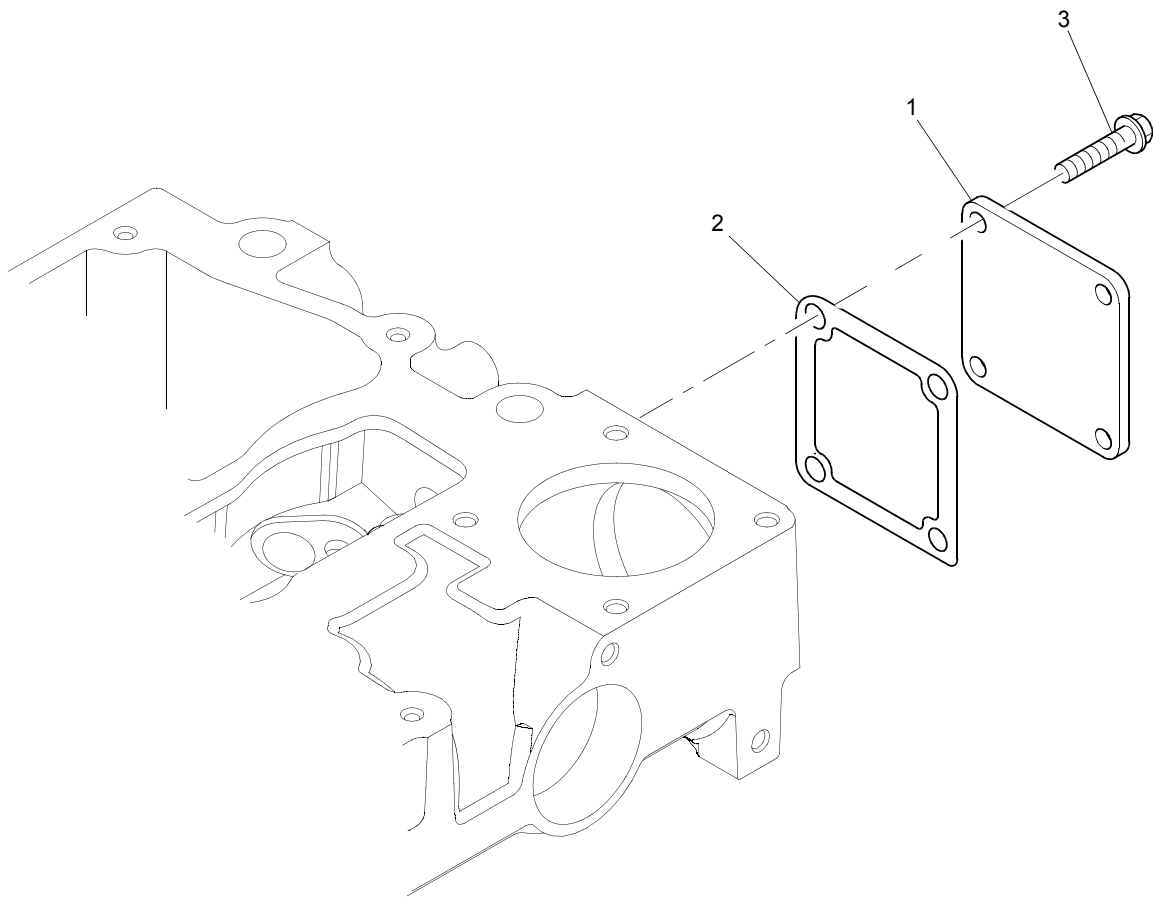

TBHR1035

TBHR1035

Item	Part No.	References	Qty.	Description	Notes
1	3611M006		1	PIASTRA	
2	3684N503		1	GIUNTO	
3	2314H033		4	VITE