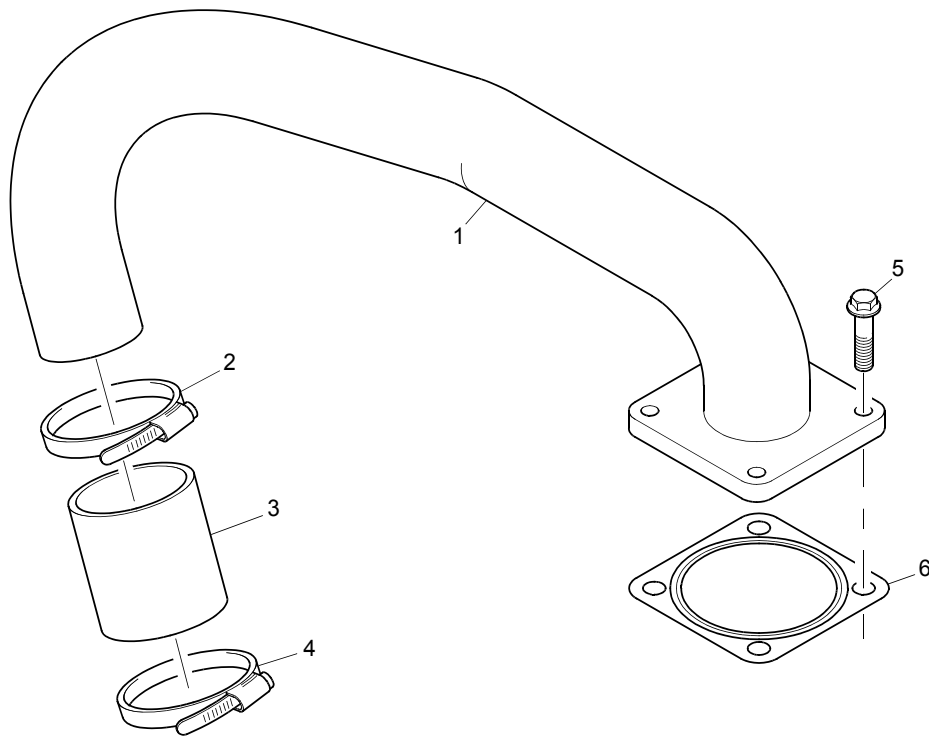

SBHR1729

SBHR1729

Item	Part No.	References	Qty.	Description	Notes
1	3571C068		1	TUBO ARIA	
2	2481D073		1	STRINGITUBO	
3	3383A027		1	TUBO FLESSIBILE	
4	2481D073		1	STRINGITUBO	
5	2314H033		4	VITE	
6	3688A037		1	GIUNTO