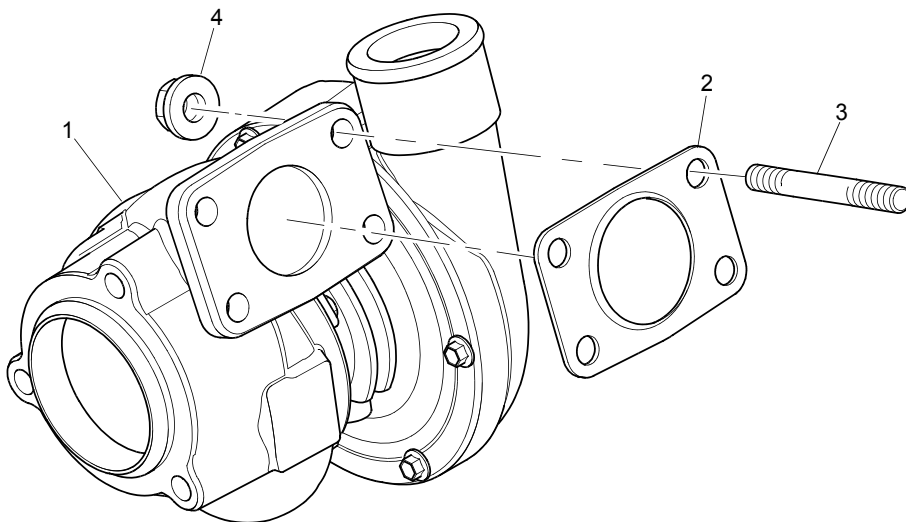

SBHR1729

Turbocompressore	Plate A
	SBHR1729

Item	Part No.	References	Qty.	Description	Notes
1	2674A431		1	TURBOCOMPRESSORE	(A)
2	3688A029		1	GIUNTO	
3	2313M377		4	PRIGIONIERO	
4	2318A634		4	DADO	

Note di montaggio					
(A)	COMPONENTI DI 2674A431 - NON FORNITO.