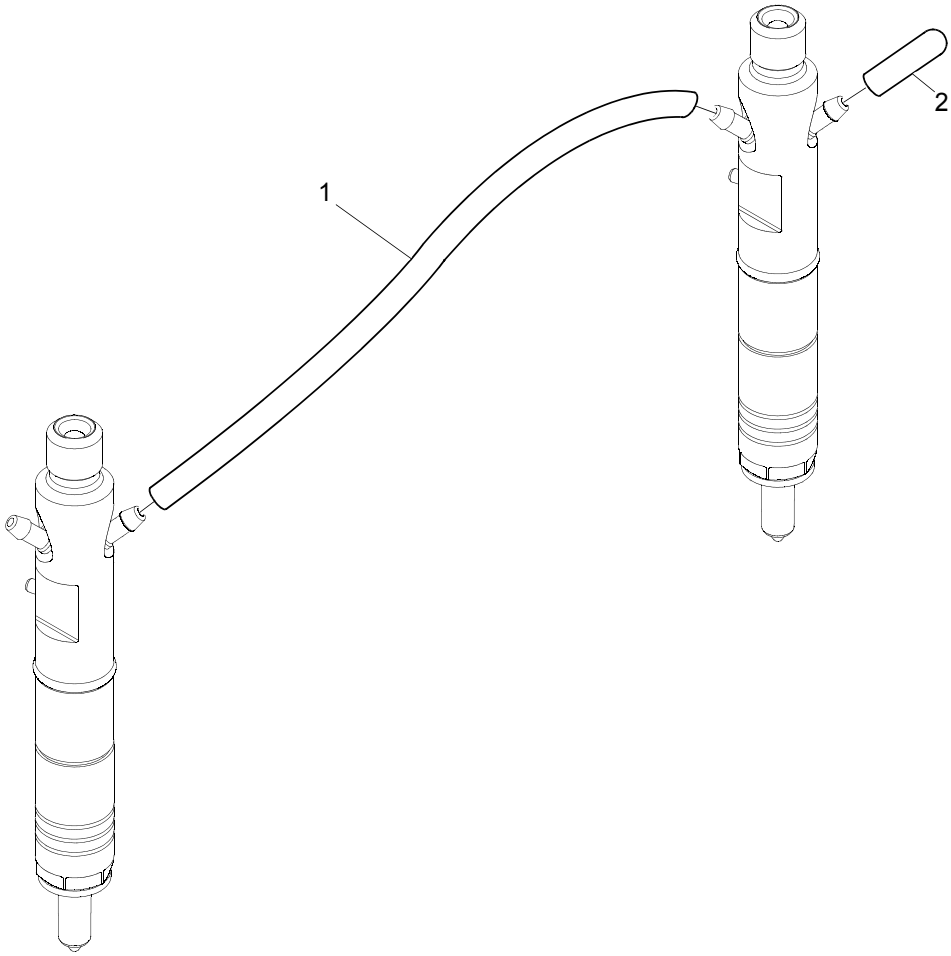

AFHR4410

Tubo Drenaggio

Plate A

AFHR4410

Item	Part No.	References	Qty.	Description	Notes
1	2646F501		3	MANICOTTO FLESS.	
2	2646E501		1	CAPPELLO