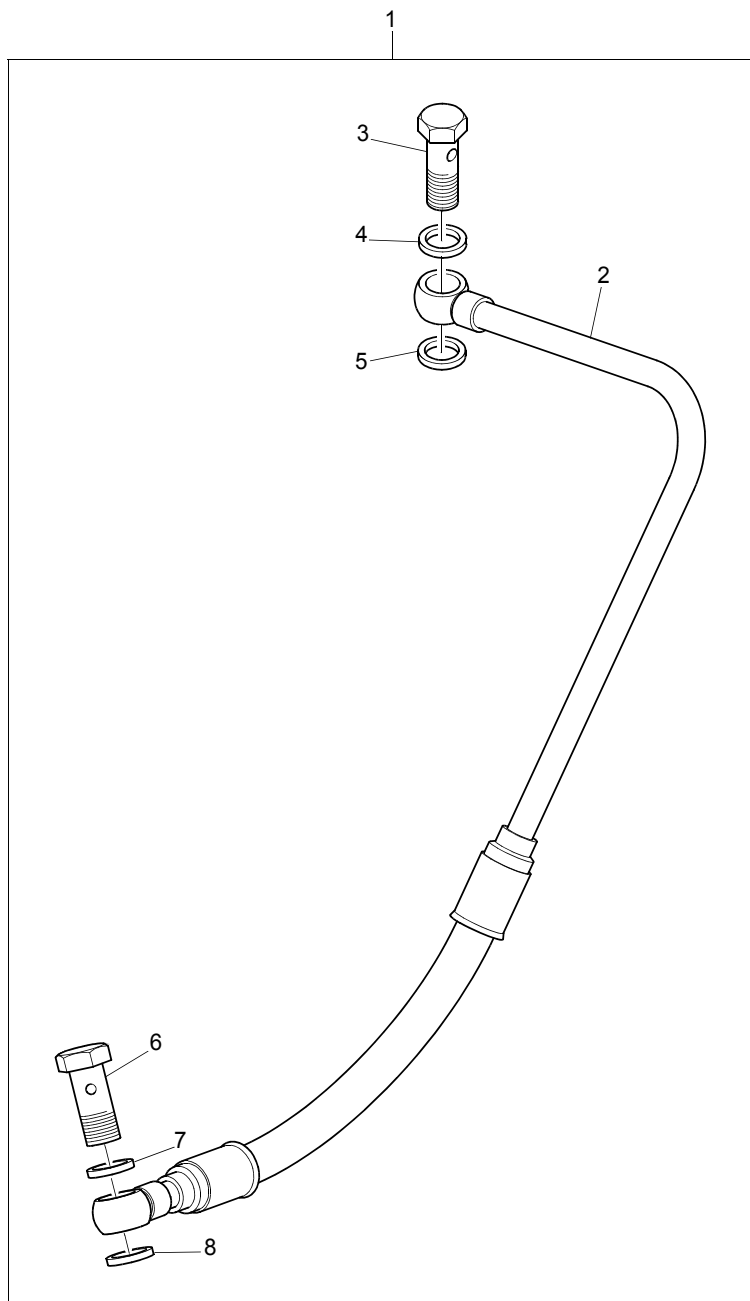

SBHR1729

SBHR1729

Item	Part No.	References	Qty.	Description	Notes
1	4128A027		1	TUBO D?ALIM. TUR	
2	|	⇒ 4128A027	1	TUBO D?ALIM. TUR	
3	| 3218R036		1	BULLONE BANJO	
4	| 2131A506		1	RONDELLA	
5	| 2131A506		1	RONDELLA	
6	| 3218R036		1	BULLONE BANJO	
7	| 2131A506		1	RONDELLA	
8	| 2131A506		1	RONDELLA